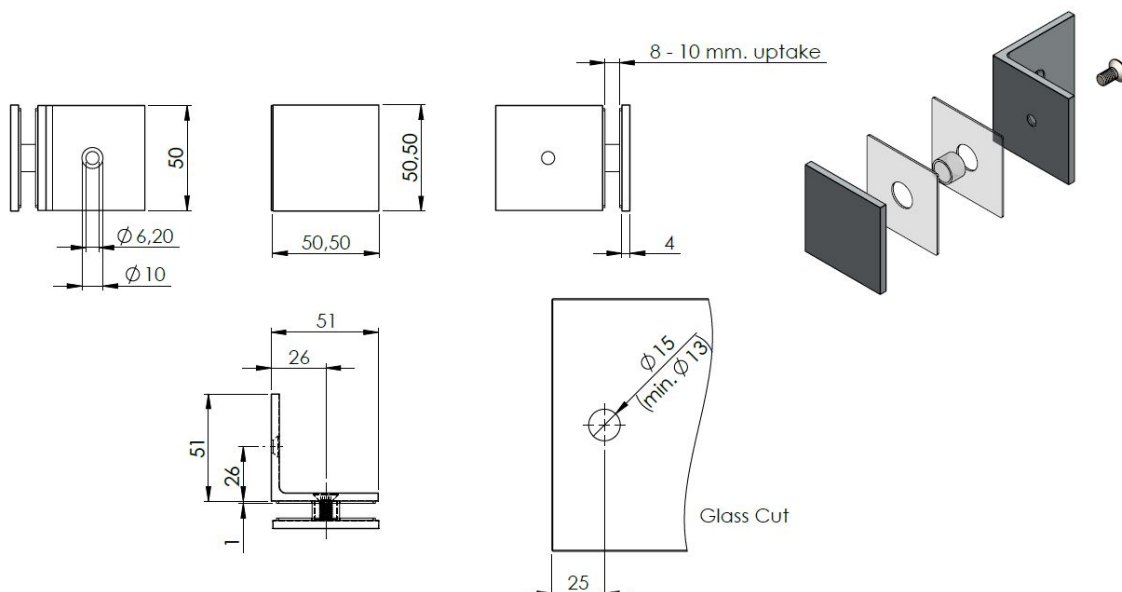

PRODUCT SHEET

Description:

Glass Clamp "Bern", 90DG, Black Finish, Glass/Wall, 51x51x17 mm, Square Corners, 8-10mm Glass, Wall Mounted By $\varnothing 5$ mm Screw, Hole, GLass Mounted By $\varnothing 12$ mm Drilling, Brass Material

Item number:

15.23.701-4

Units	Box	Carton	HS Code	Barcode
Pcs.	1	50	8302419000	
				5704866509572

SISO A/S

Mileparken 11
DK-2740 Skovlunde
Denmark
VAT: DK 24786013

Phone +45 45 830 900

www.siso.dk
siso@siso.dk

Danske Bank
Nytorv Branch
Copenhagen
SWIFT: DABADKKK

Account no.
4180 3112 112936
IBAN Account
DK7230003112112936